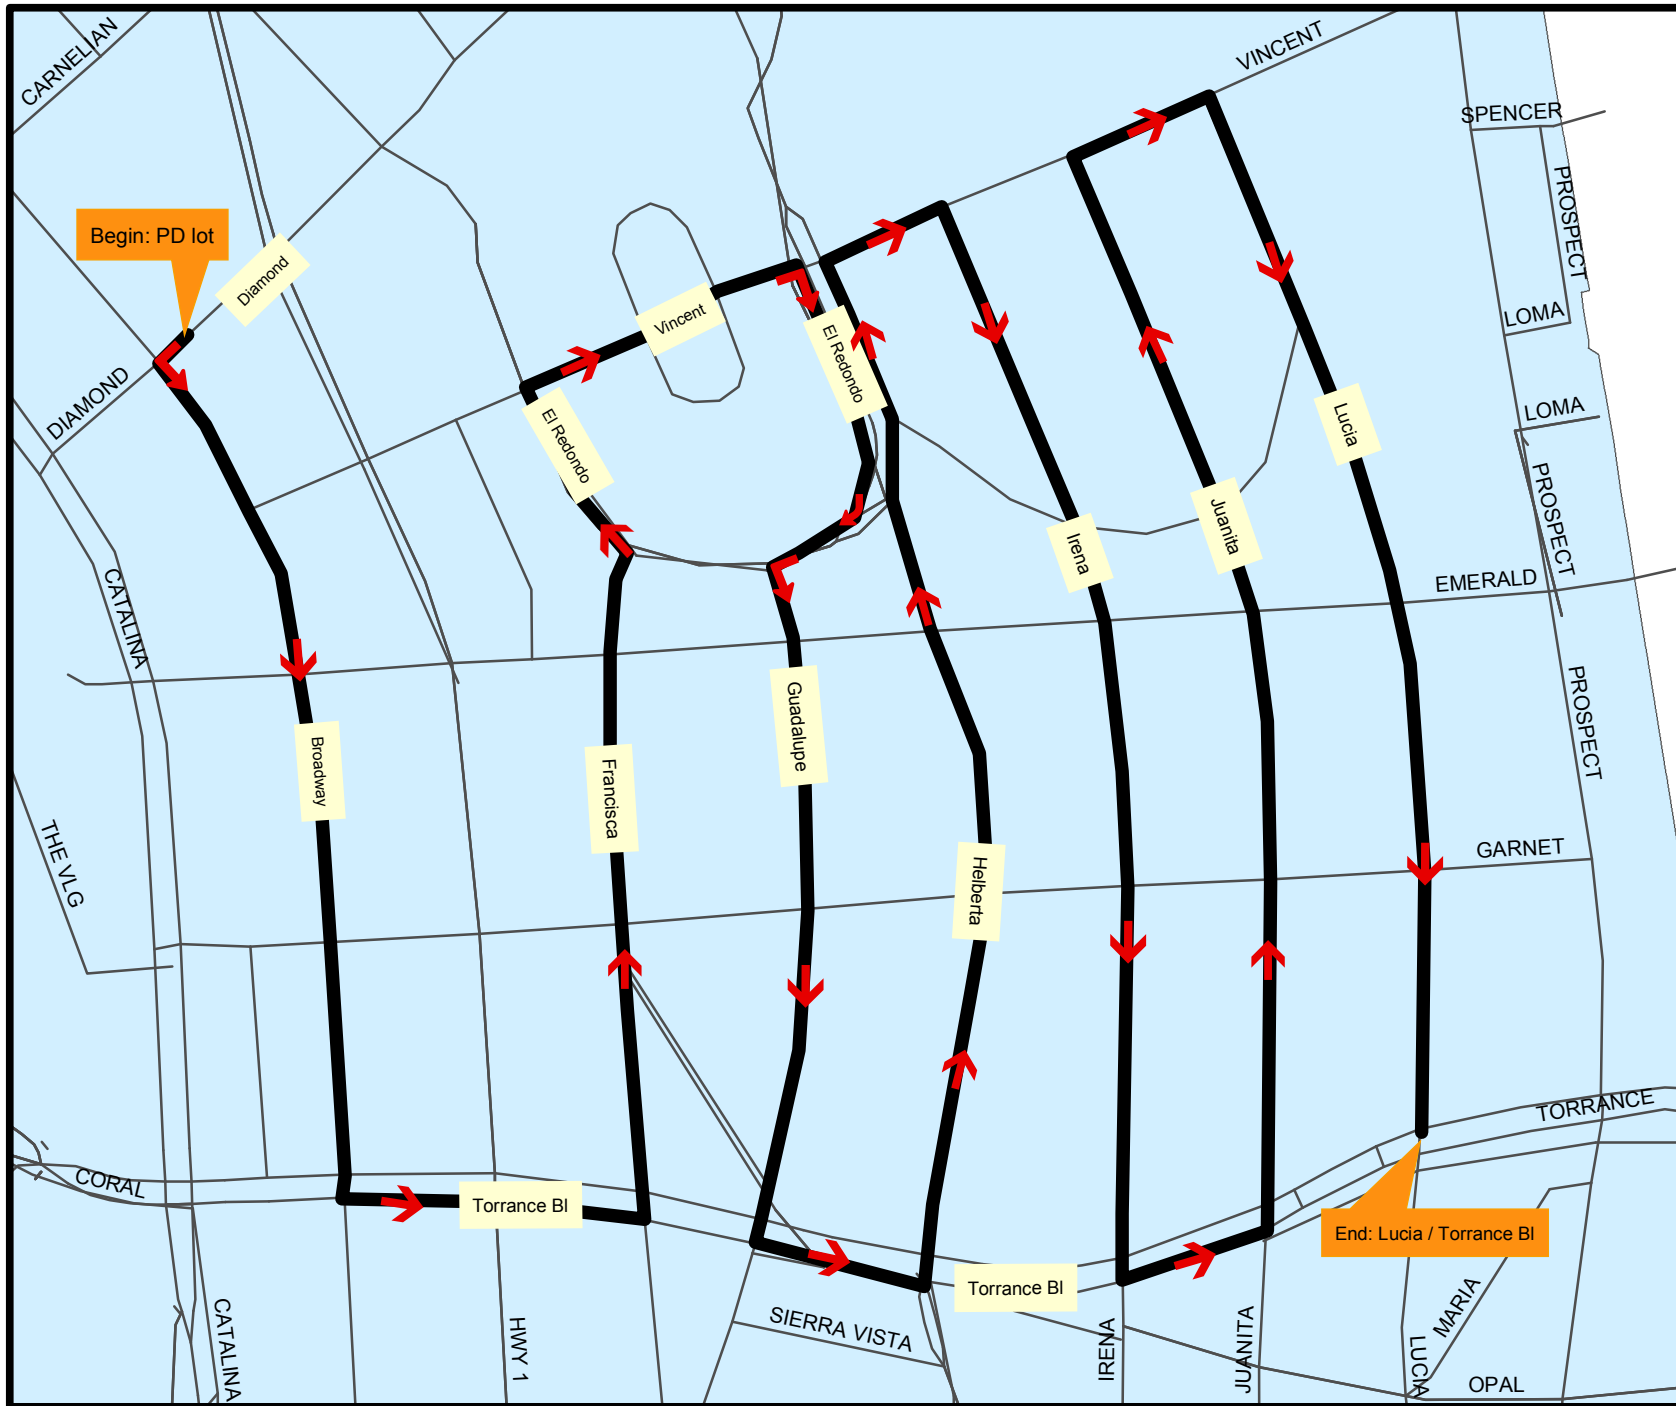

MONDAY 11-28-22

Route 1

TUESDAY 11-29-22

Route 2

****NOTE: Go the "Wrong Way" north on May**

WEDNESDAY 11-30-22

Route 3

THURSDAY 12-1-22

Route 8

TUESDAY 12-6-22

Route 9

**NOTE: Go the "Wrong Way" on Axenty

**NOTE: Go dark S/B Ford from Reed to Herrin, also go dark W/B Carnegie

WEDNESDAY 12-7-22

Route 10

THURSDAY 12-8-22

Route 11

FRIDAY 12-9-22

Route 12

SATURDAY 12-10-22 Route 13

SUNDAY 12-11-22

Route 14

MONDAY 12-12-22 Route 15

TUESDAY 12-13-22

Route 16

WEDNESDAY 12-14-22 Route 17

THURSDAY 12-15-22 **Route 18**