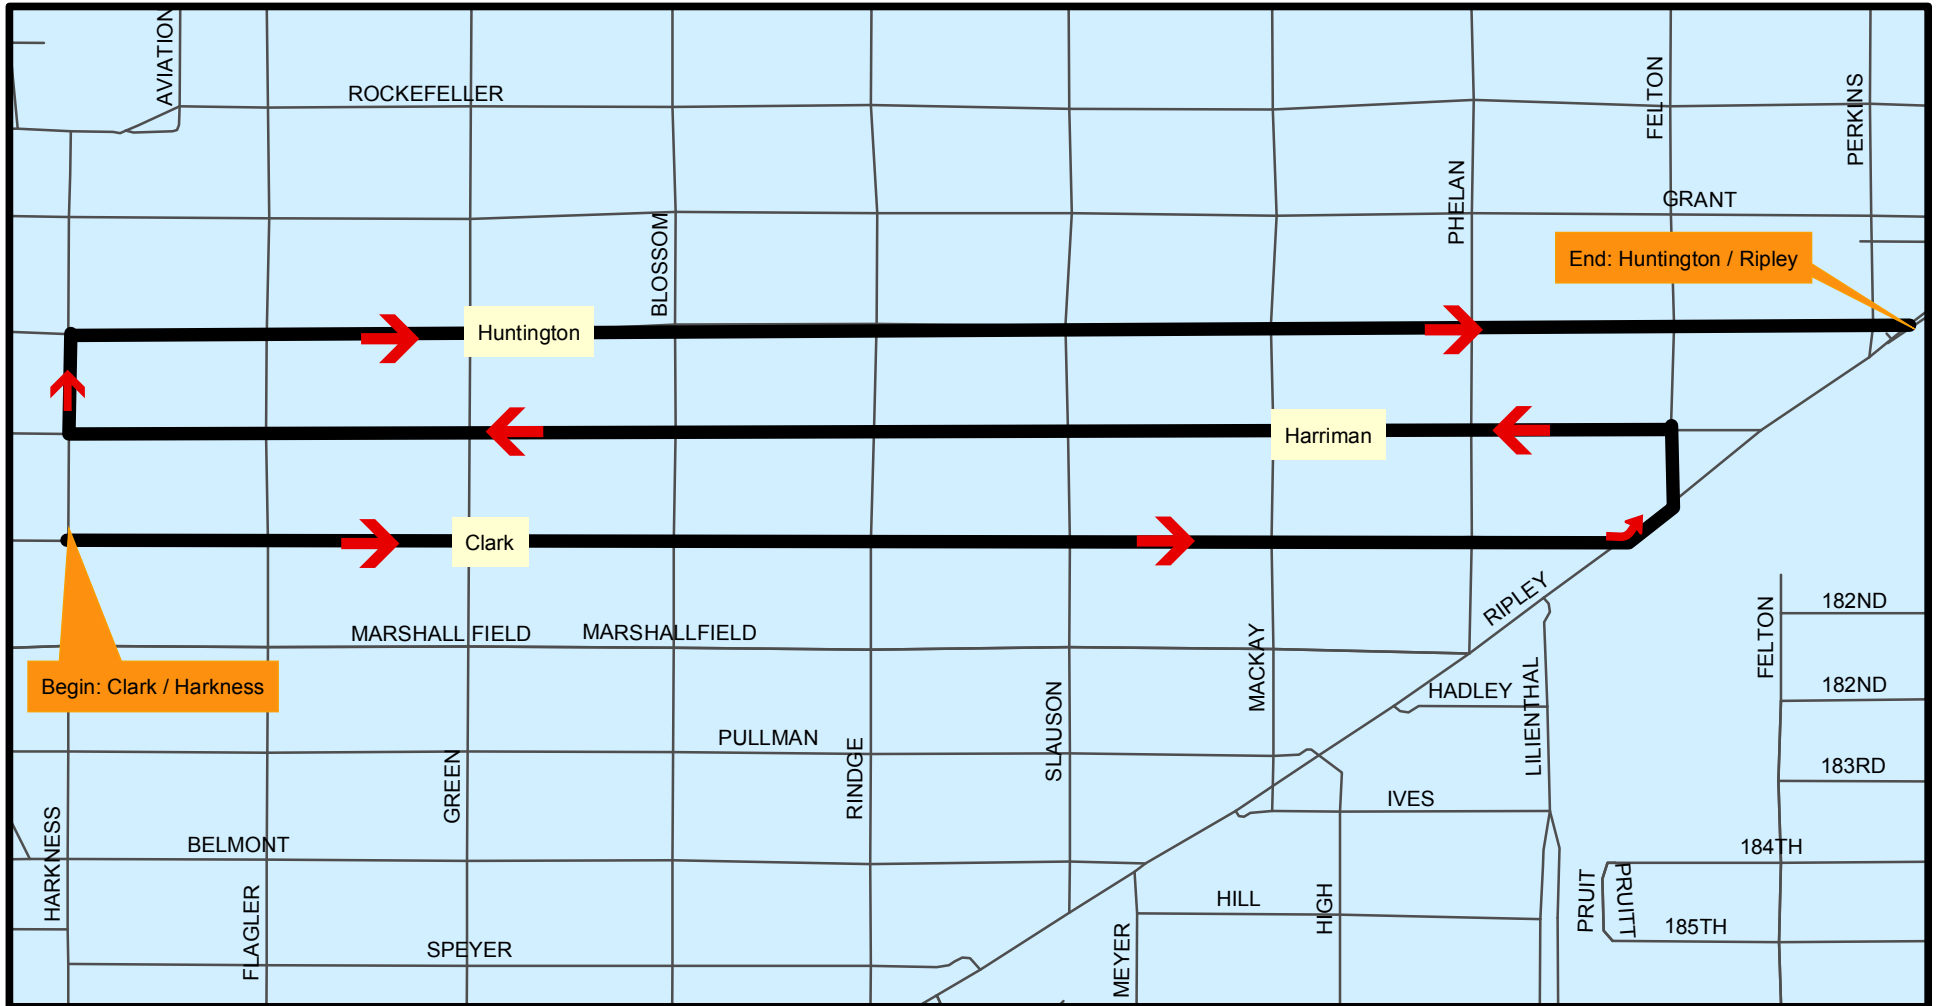

Route 4

FRIDAY 12-2-22

Route 5

SATURDAY 12-3-22

Route 6

SUNDAY 12-4-22

Route 7

MONDAY 12-5-22

Route 8

TUESDAY 12-6-22

Route 9

**NOTE: Go the "Wrong Way" on Axenty

**NOTE: Go dark S/B Ford from Reed to Herrin, also go dark W/B Carnegie

WEDNESDAY 12-7-22

Route 10

THURSDAY 12-8-22

Route 11

FRIDAY 12-9-22

Route 12

SATURDAY 12-10-22 Route 13

SUNDAY 12-11-22

Route 14

MONDAY 12-12-22 Route 15

TUESDAY 12-13-22

Route 16

WEDNESDAY 12-14-22 Route 17

THURSDAY 12-15-22 **Route 18**