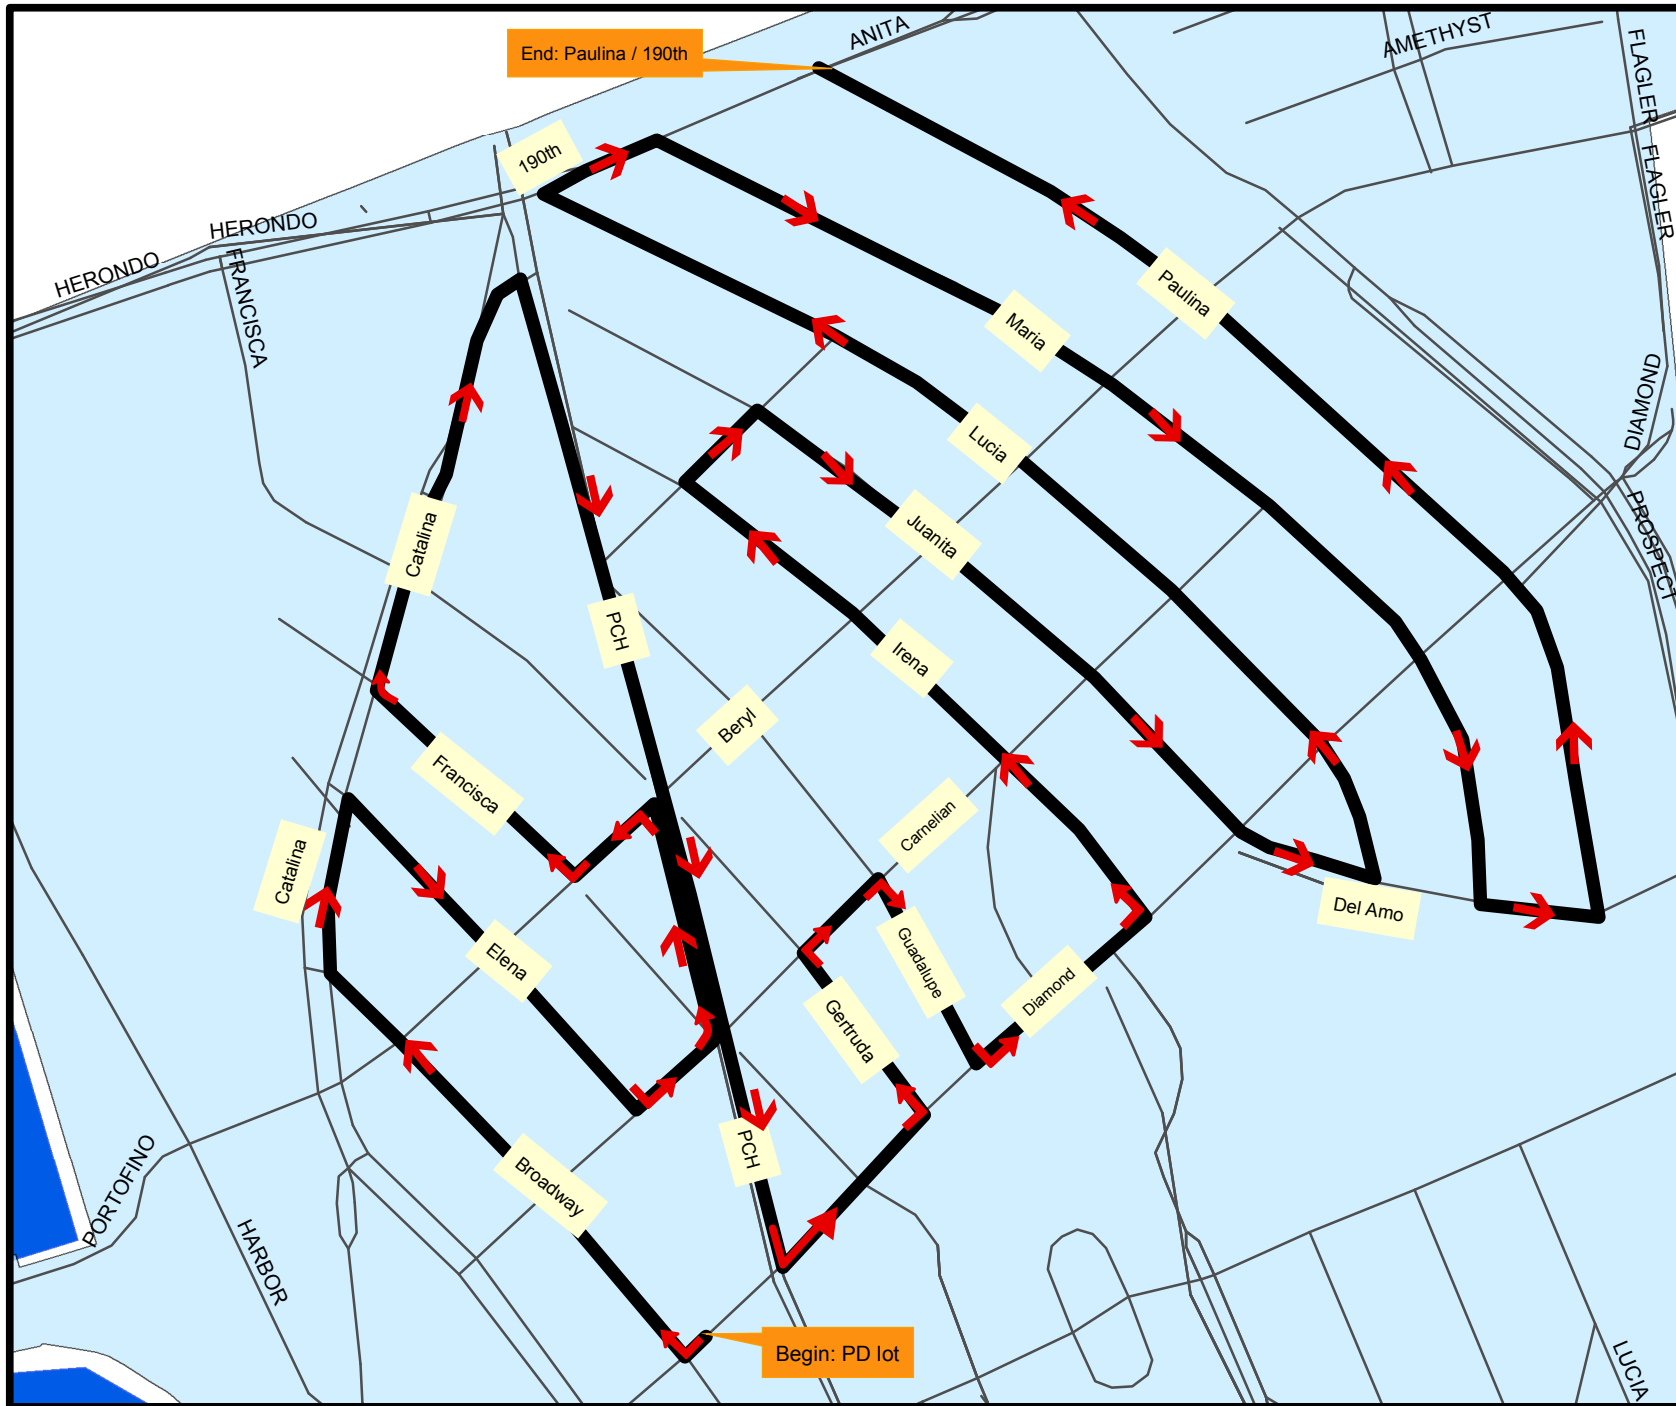

Route 4

FRIDAY 12-2-22

Route 5

SATURDAY 12-3-22

Route 6

SUNDAY 12-4-22

Route 7

MONDAY 12-5-22

Route 8

TUESDAY 12-6-22

Route 9

**NOTE: Go the "Wrong Way" on Axenty

**NOTE: Go dark S/B Ford from Reed to Herrin, also go dark W/B Carnegie

WEDNESDAY 12-7-22

Route 10

THURSDAY 12-8-22

Route 11

FRIDAY 12-9-22

Route 12

SATURDAY 12-10-22 Route 13

SUNDAY 12-11-22

Route 14

MONDAY 12-12-22 Route 15

TUESDAY 12-13-22

Route 16

WEDNESDAY 12-14-22 Route 17

THURSDAY 12-15-22 **Route 18**