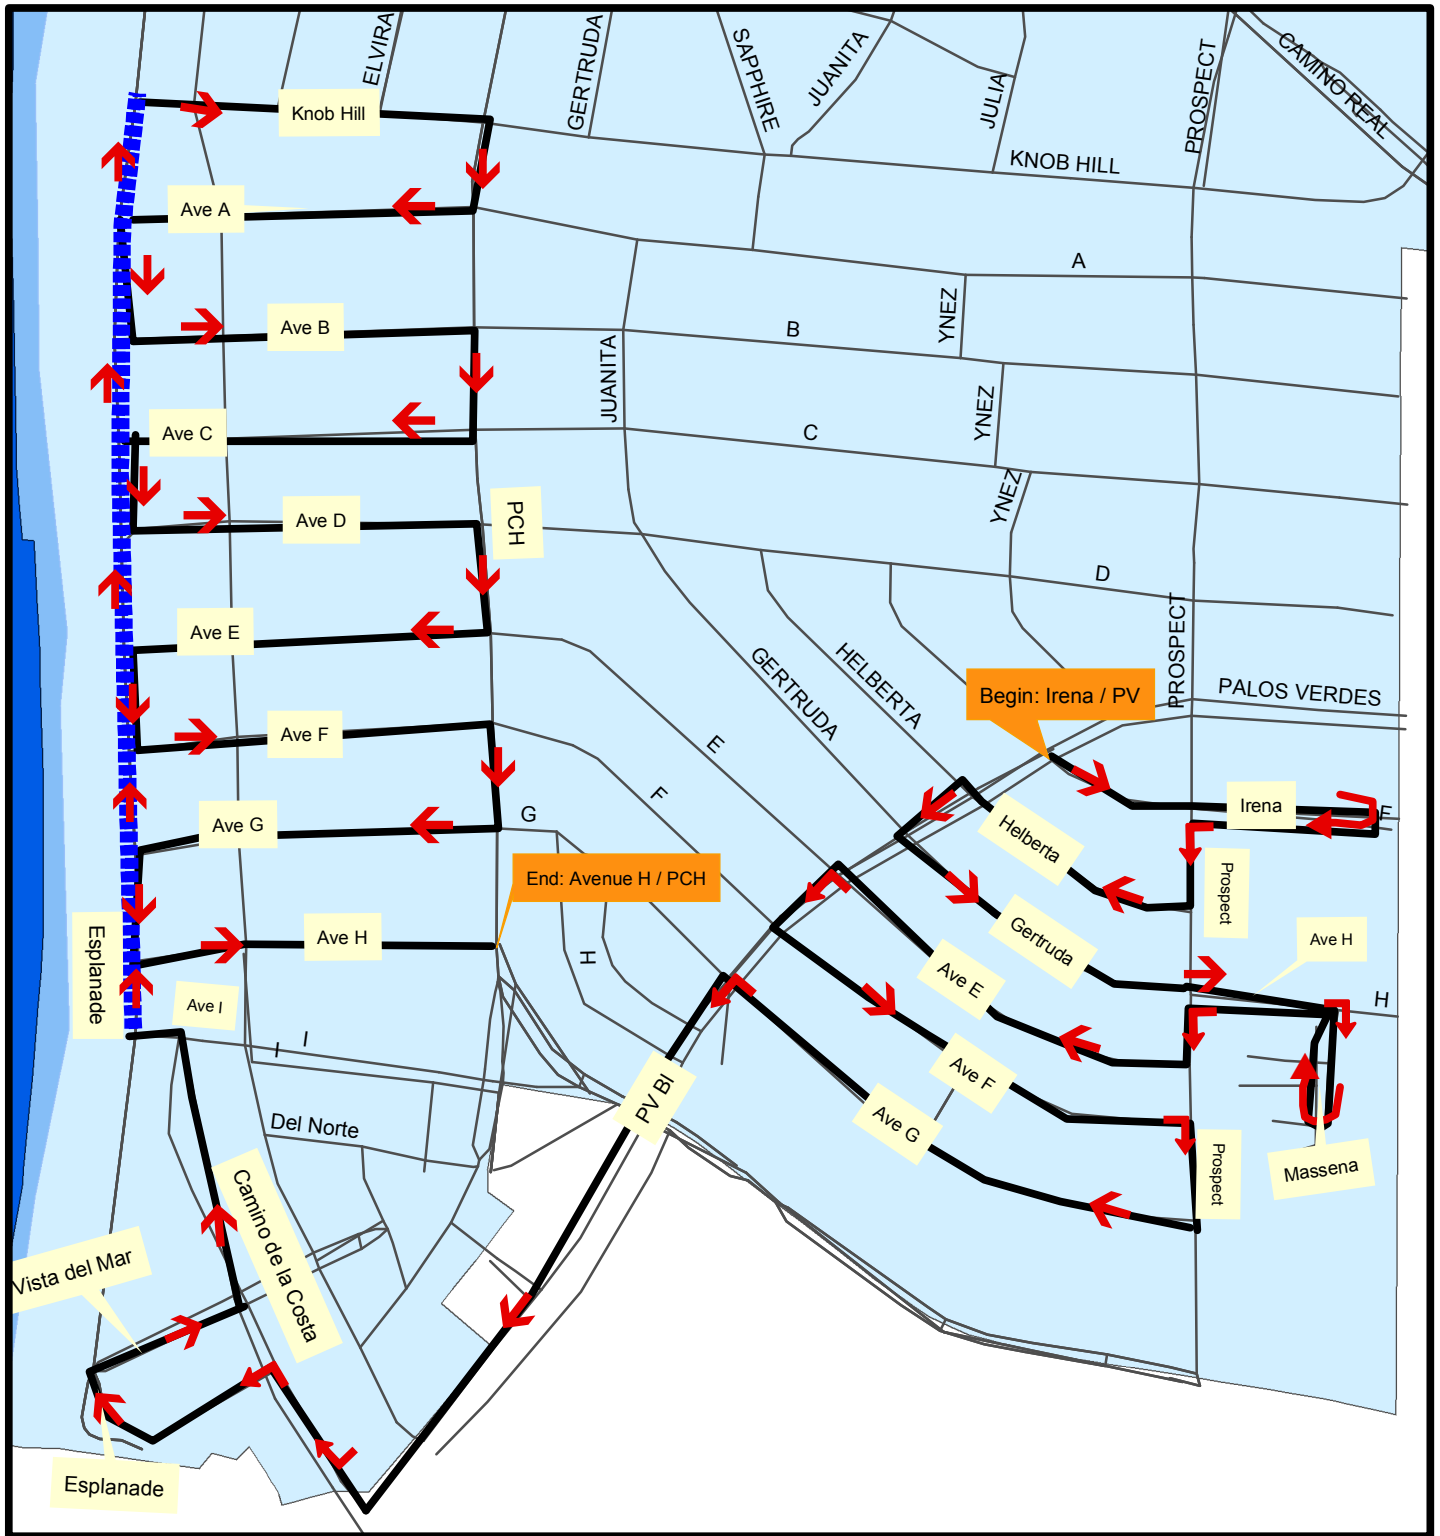

MONDAY 11-28-22

Route 1

TUESDAY 11-29-22

Route 2

****NOTE: Go the "Wrong Way" north on May**

WEDNESDAY 11-30-22

Route 3

THURSDAY 12-1-22

Route 8

TUESDAY 12-6-22

Route 9

**NOTE: Go the "Wrong Way" on Axenty

**NOTE: Go dark S/B Ford from Reed to Herrin, also go dark W/B Carnegie

WEDNESDAY 12-7-22

Route 10

THURSDAY 12-8-22

Route 11

FRIDAY 12-9-22

Route 12

SATURDAY 12-10-22 Route 13

SUNDAY 12-11-22

Route 14

MONDAY 12-12-22 Route 15

TUESDAY 12-13-22

Route 16

WEDNESDAY 12-14-22 Route 17

THURSDAY 12-15-22 **Route 18**