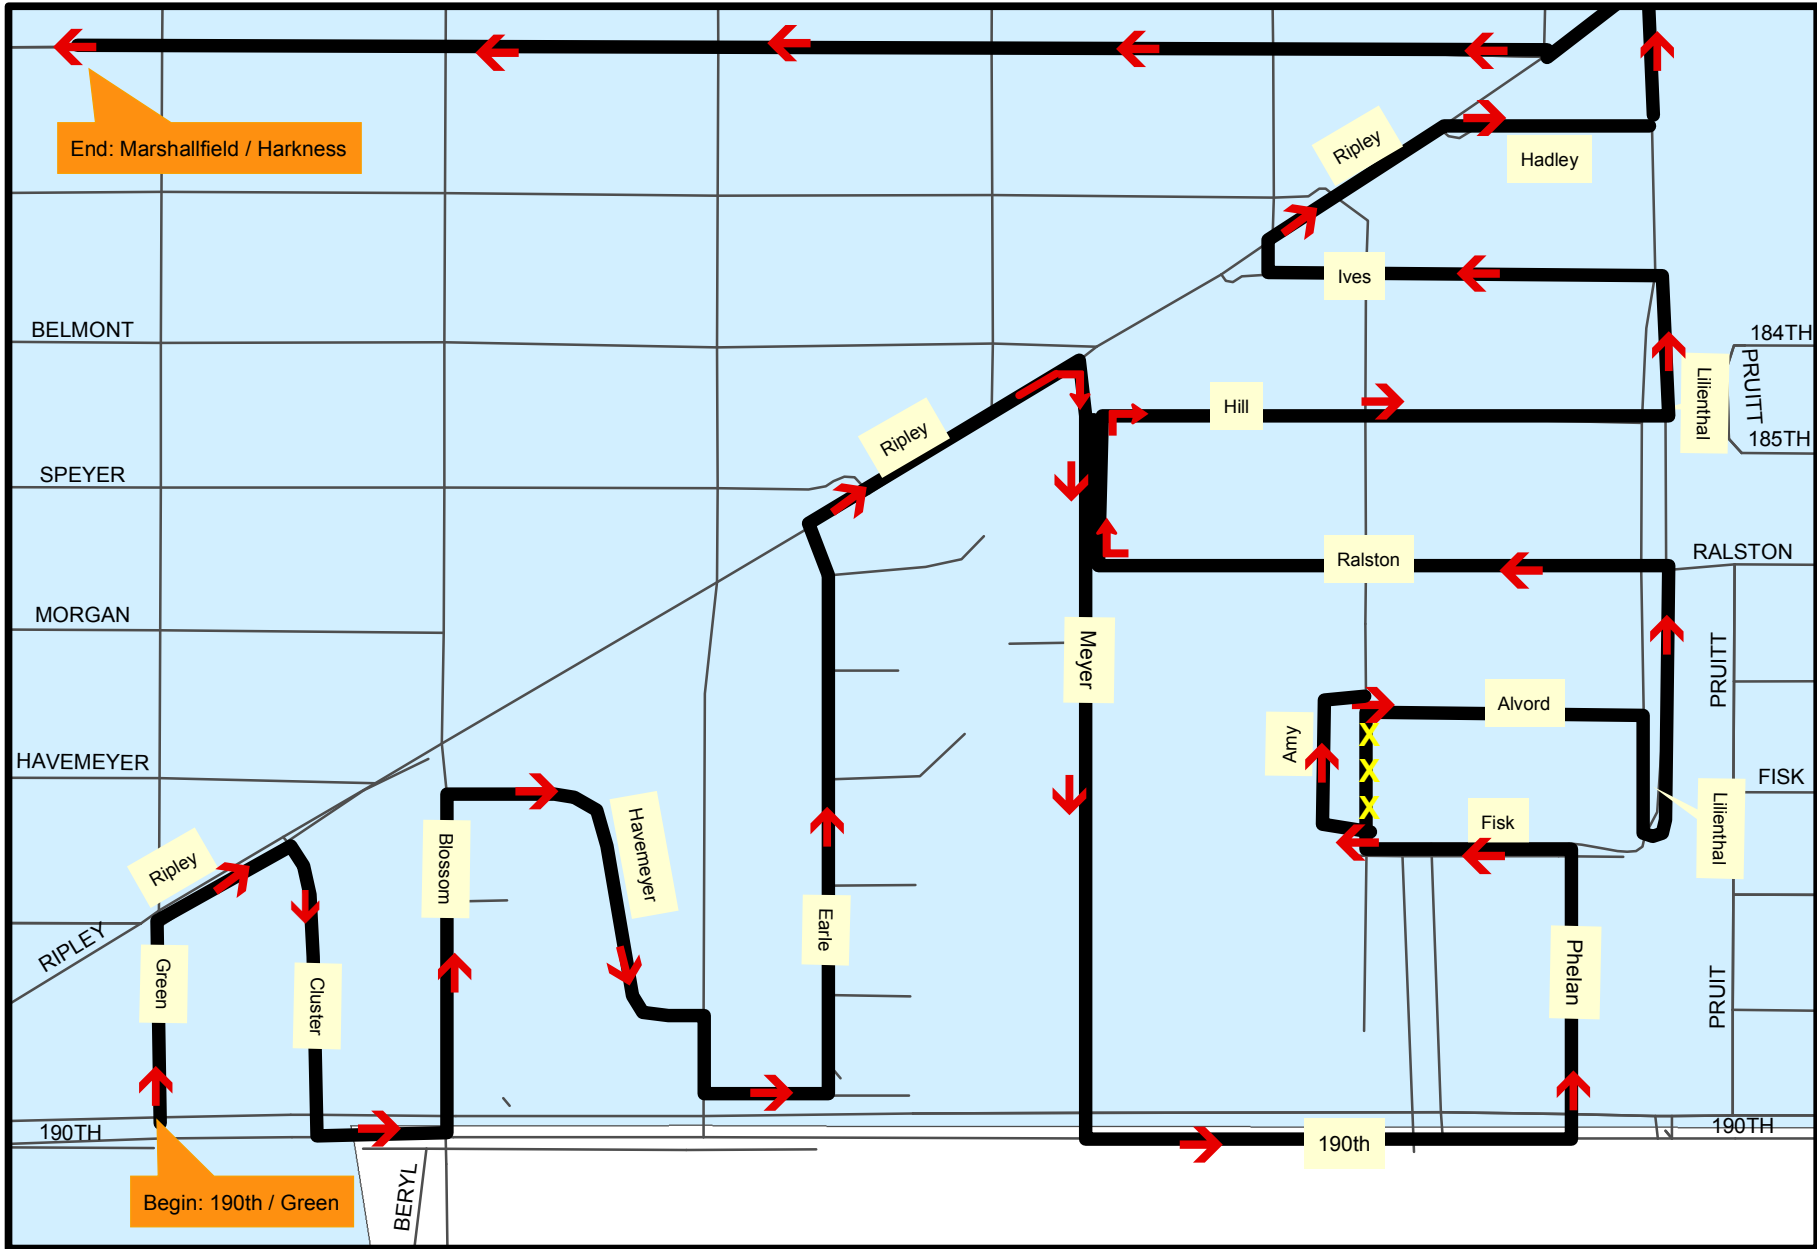

Route 4

FRIDAY 12-2-22

Route 5

SATURDAY 12-3-22

Route 6

SUNDAY 12-4-22

Route 7

MONDAY 12-5-22

Route 8

TUESDAY 12-6-22

Route 9

**NOTE: Go the "Wrong Way" on Axenty

**NOTE: Go dark S/B Ford from Reed to Herrin, also go dark W/B Carnegie

WEDNESDAY 12-7-22

Route 10

THURSDAY 12-8-22

Route 11

FRIDAY 12-9-22

Route 12

SATURDAY 12-10-22 Route 13

SUNDAY 12-11-22

Route 14

MONDAY 12-12-22 Route 15

TUESDAY 12-13-22

Route 16

WEDNESDAY 12-14-22 Route 17

THURSDAY 12-15-22 **Route 18**