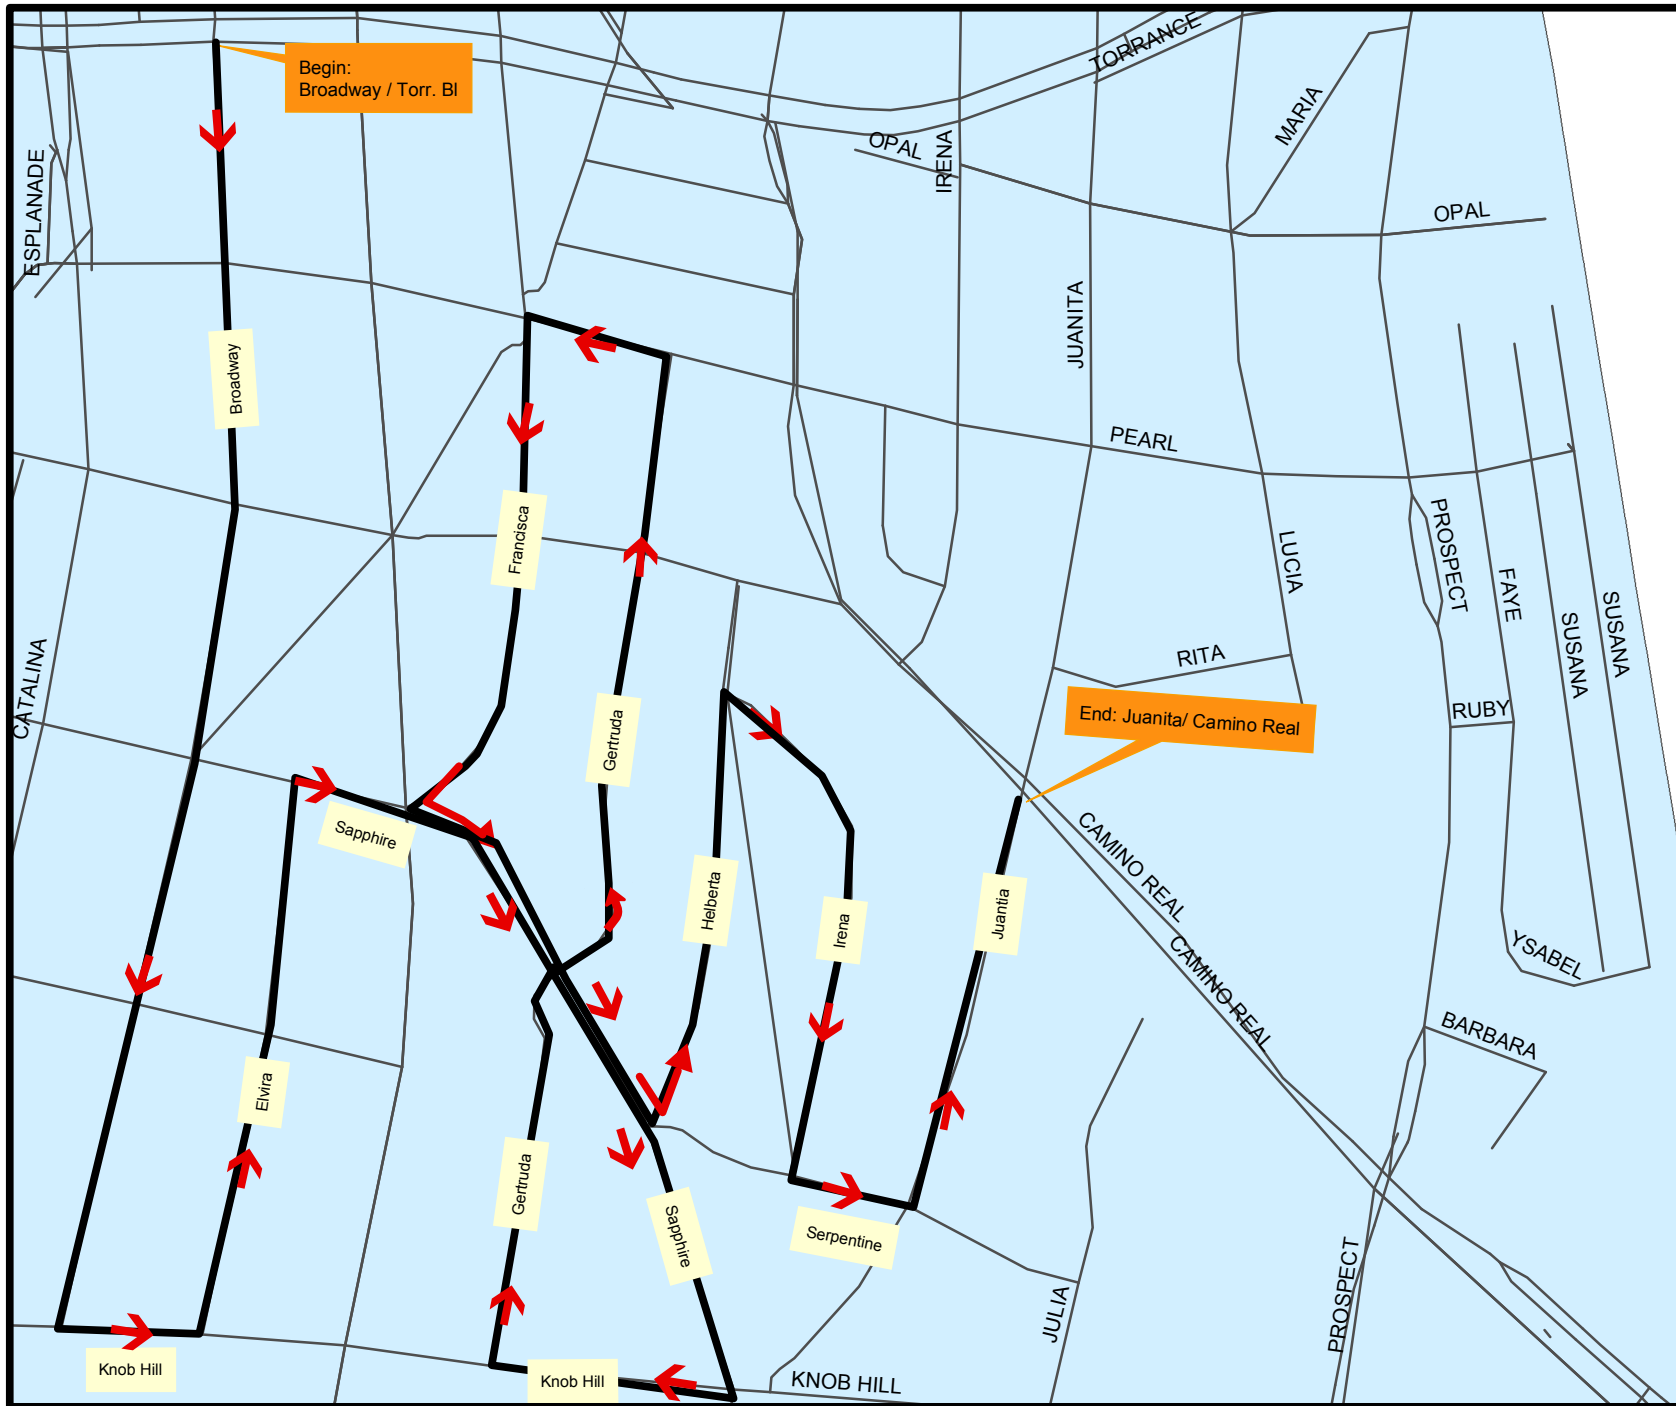

Route 4

FRIDAY 12-2-22

Route 5

SATURDAY 12-3-22

Route 6

SUNDAY 12-4-22

Route 7

MONDAY 12-5-22

Route 8

TUESDAY 12-6-22

Route 9

**NOTE: Go the "Wrong Way" on Axenty

**NOTE: Go dark S/B Ford from Reed to Herrin, also go dark W/B Carnegie

WEDNESDAY 12-7-22

Route 10

THURSDAY 12-8-22

Route 11

FRIDAY 12-9-22

Route 12

SATURDAY 12-10-22 Route 13

SUNDAY 12-11-22

Route 14

MONDAY 12-12-22 Route 15

TUESDAY 12-13-22

Route 16

WEDNESDAY 12-14-22 Route 17

THURSDAY 12-15-22 **Route 18**