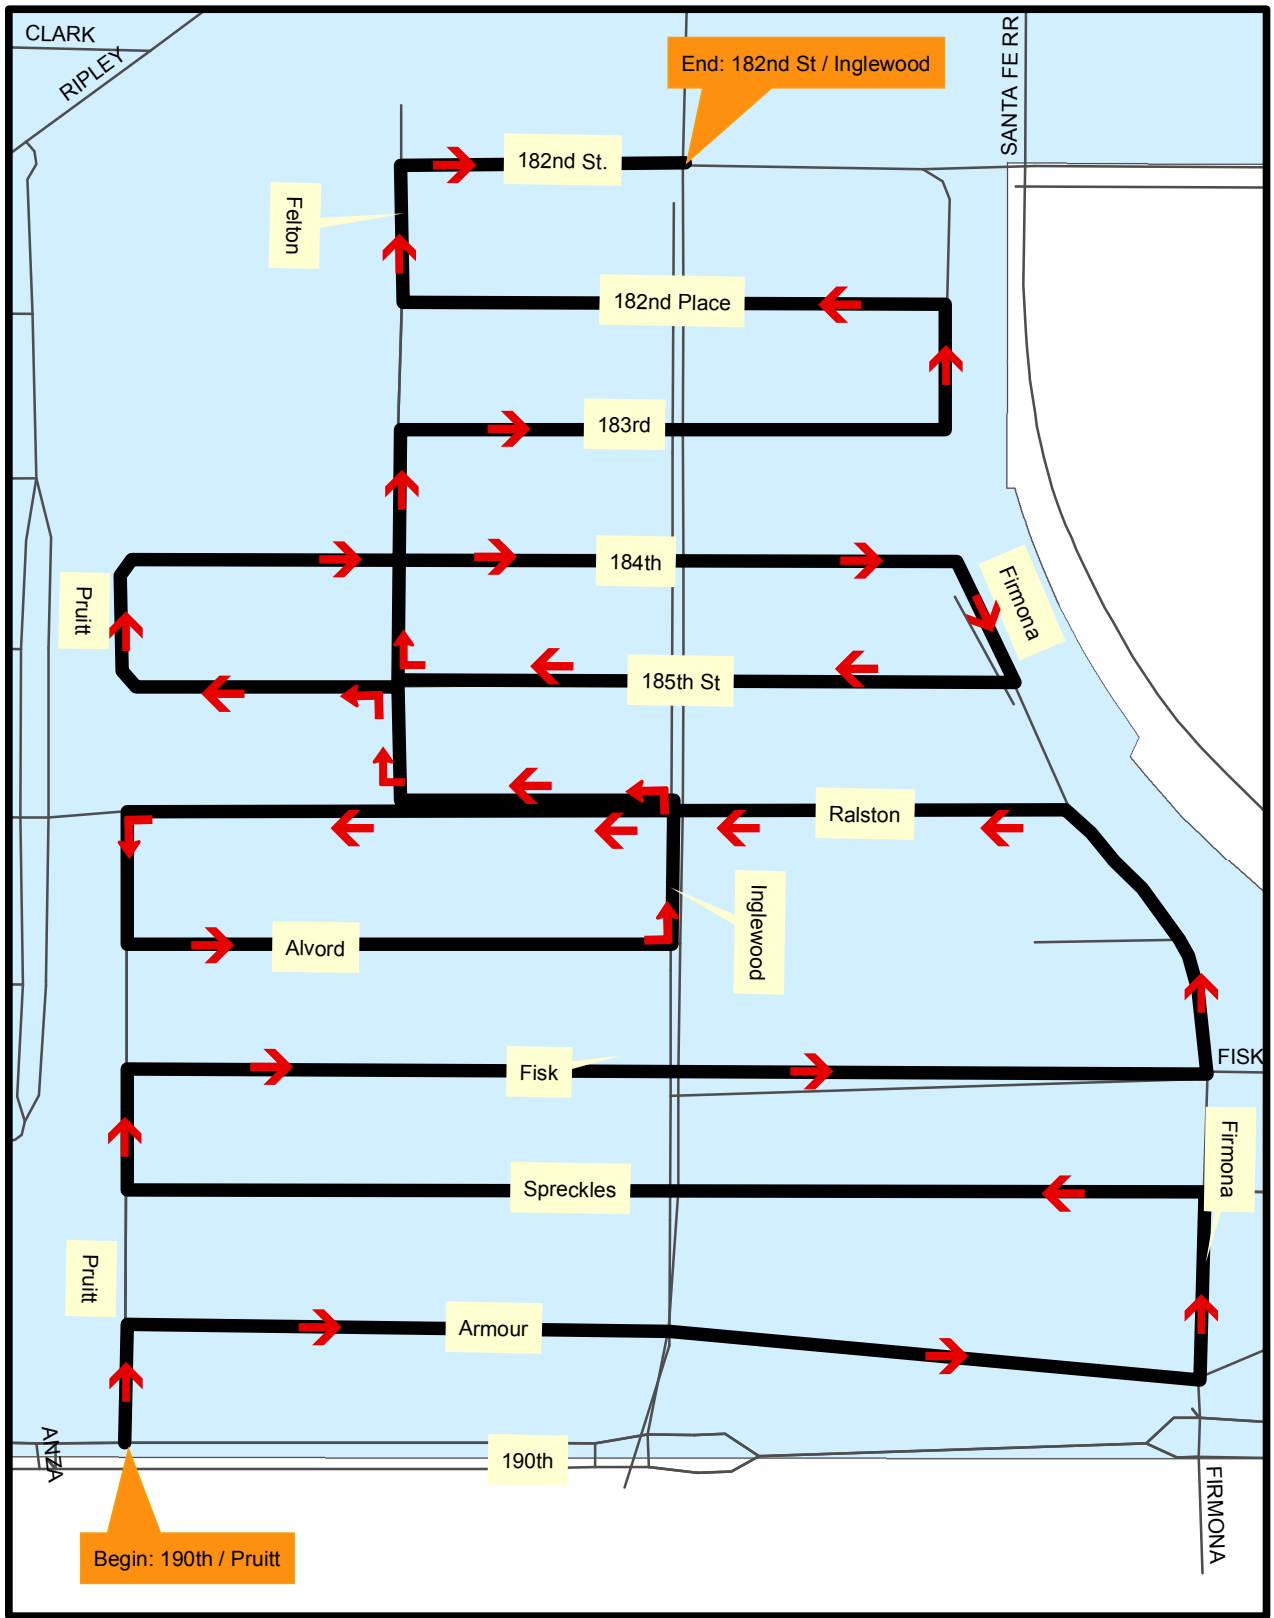

Route 4

FRIDAY 12-2-22

Route 5

SATURDAY 12-3-22

Route 6

SUNDAY 12-4-22

Route 7

MONDAY 12-5-22

Route 8

TUESDAY 12-6-22

Route 9

**NOTE: Go the "Wrong Way" on Axenty

**NOTE: Go dark S/B Ford from Reed to Herrin, also go dark W/B Carnegie

WEDNESDAY 12-7-22

Route 10

THURSDAY 12-8-22

Route 11

FRIDAY 12-9-22

Route 12

SATURDAY 12-10-22 Route 13

SUNDAY 12-11-22

Route 14

MONDAY 12-12-22 Route 15

TUESDAY 12-13-22

Route 16

WEDNESDAY 12-14-22 Route 17

THURSDAY 12-15-22 **Route 18**