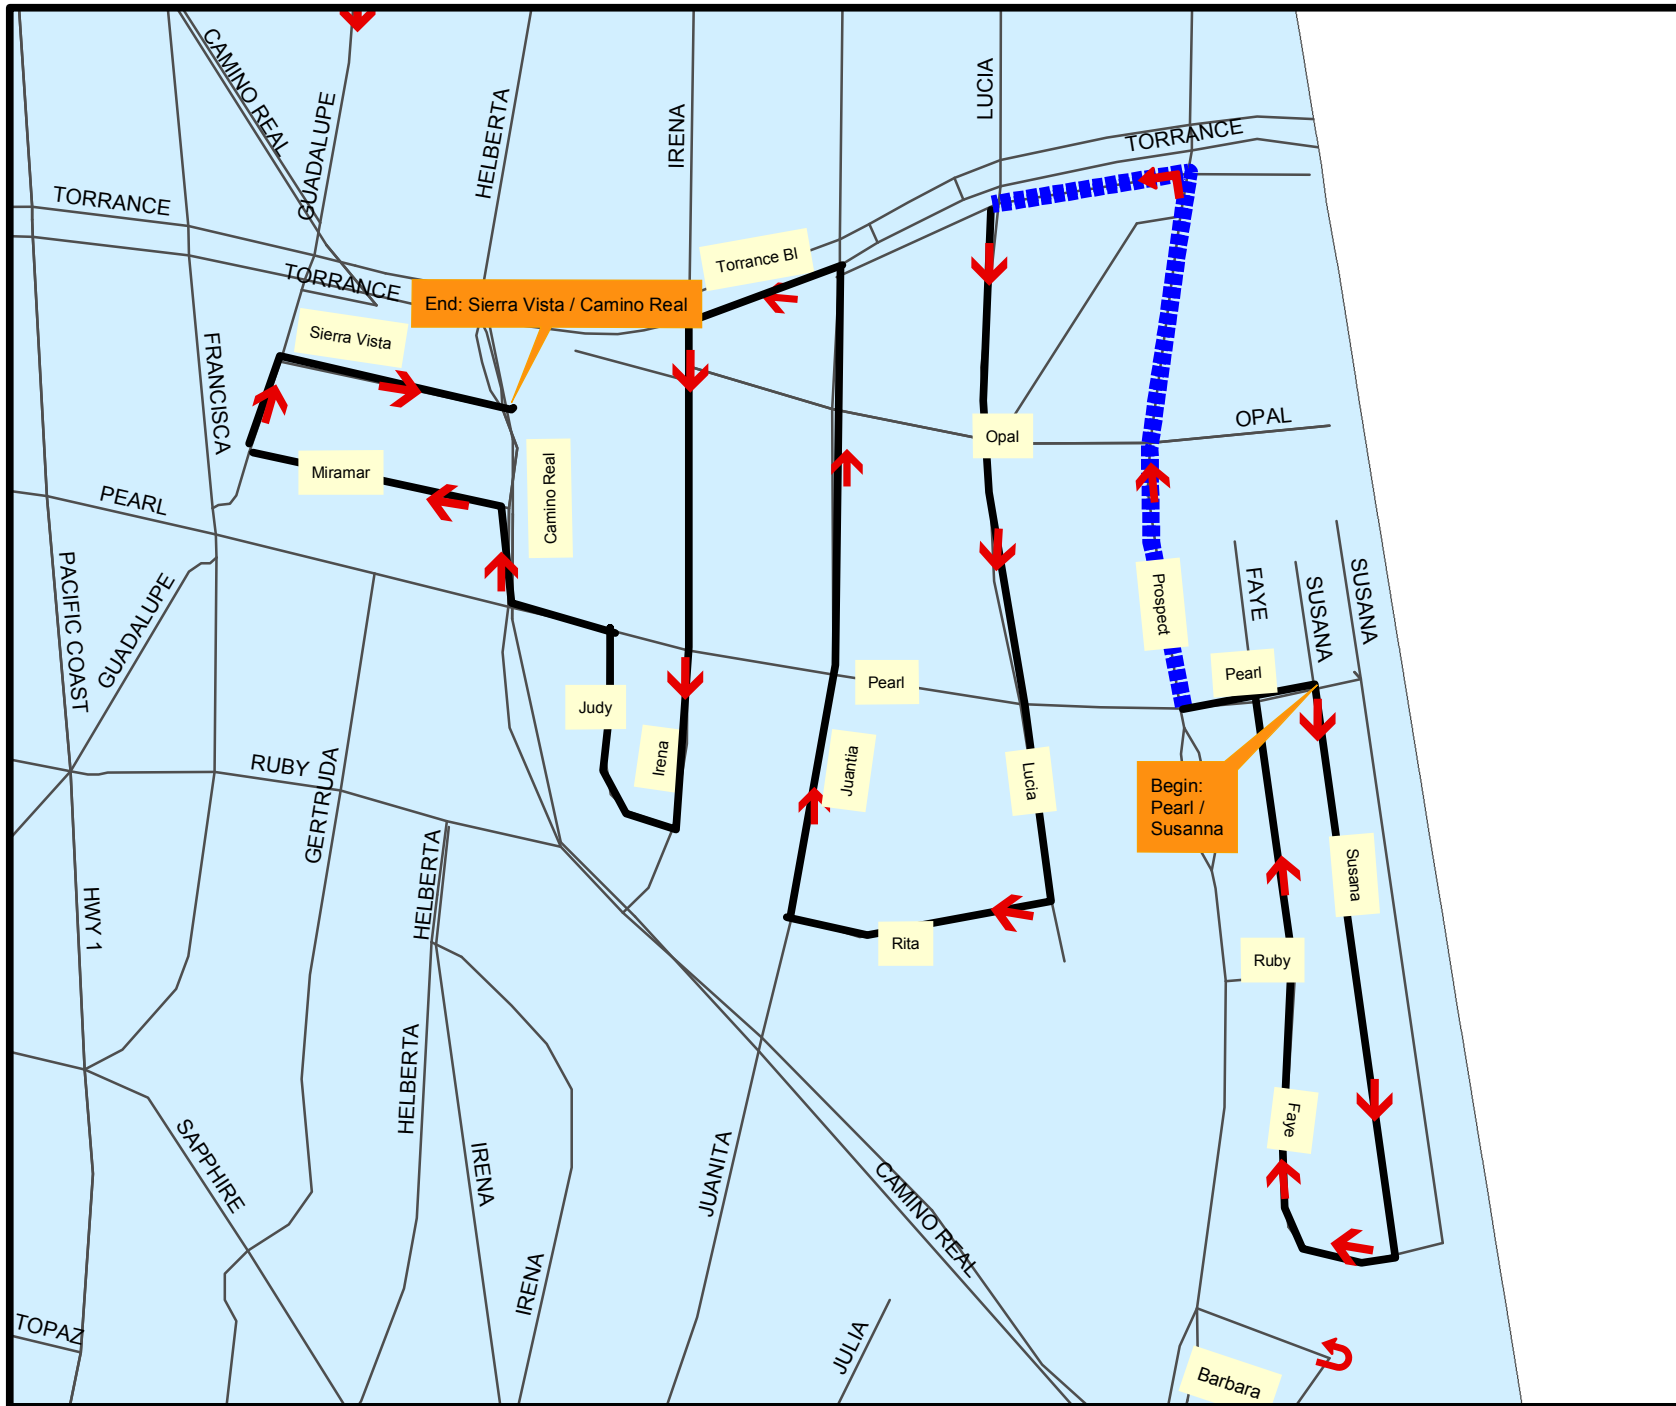

MONDAY 11-28-22

Route 1

TUESDAY 11-29-22

Route 2

****NOTE: Go the "Wrong Way" north on May**

WEDNESDAY 11-30-22

Route 3

THURSDAY 12-1-22

Route 8

TUESDAY 12-6-22

Route 9

**NOTE: Go the "Wrong Way" on Axenty

**NOTE: Go dark S/B Ford from Reed to Herrin, also go dark W/B Carnegie

WEDNESDAY 12-7-22

Route 10

THURSDAY 12-8-22

Route 11

FRIDAY 12-9-22

Route 12

SATURDAY 12-10-22 Route 13

SUNDAY 12-11-22

Route 14

MONDAY 12-12-22 Route 15

TUESDAY 12-13-22

Route 16

WEDNESDAY 12-14-22 Route 17

THURSDAY 12-15-22 **Route 18**