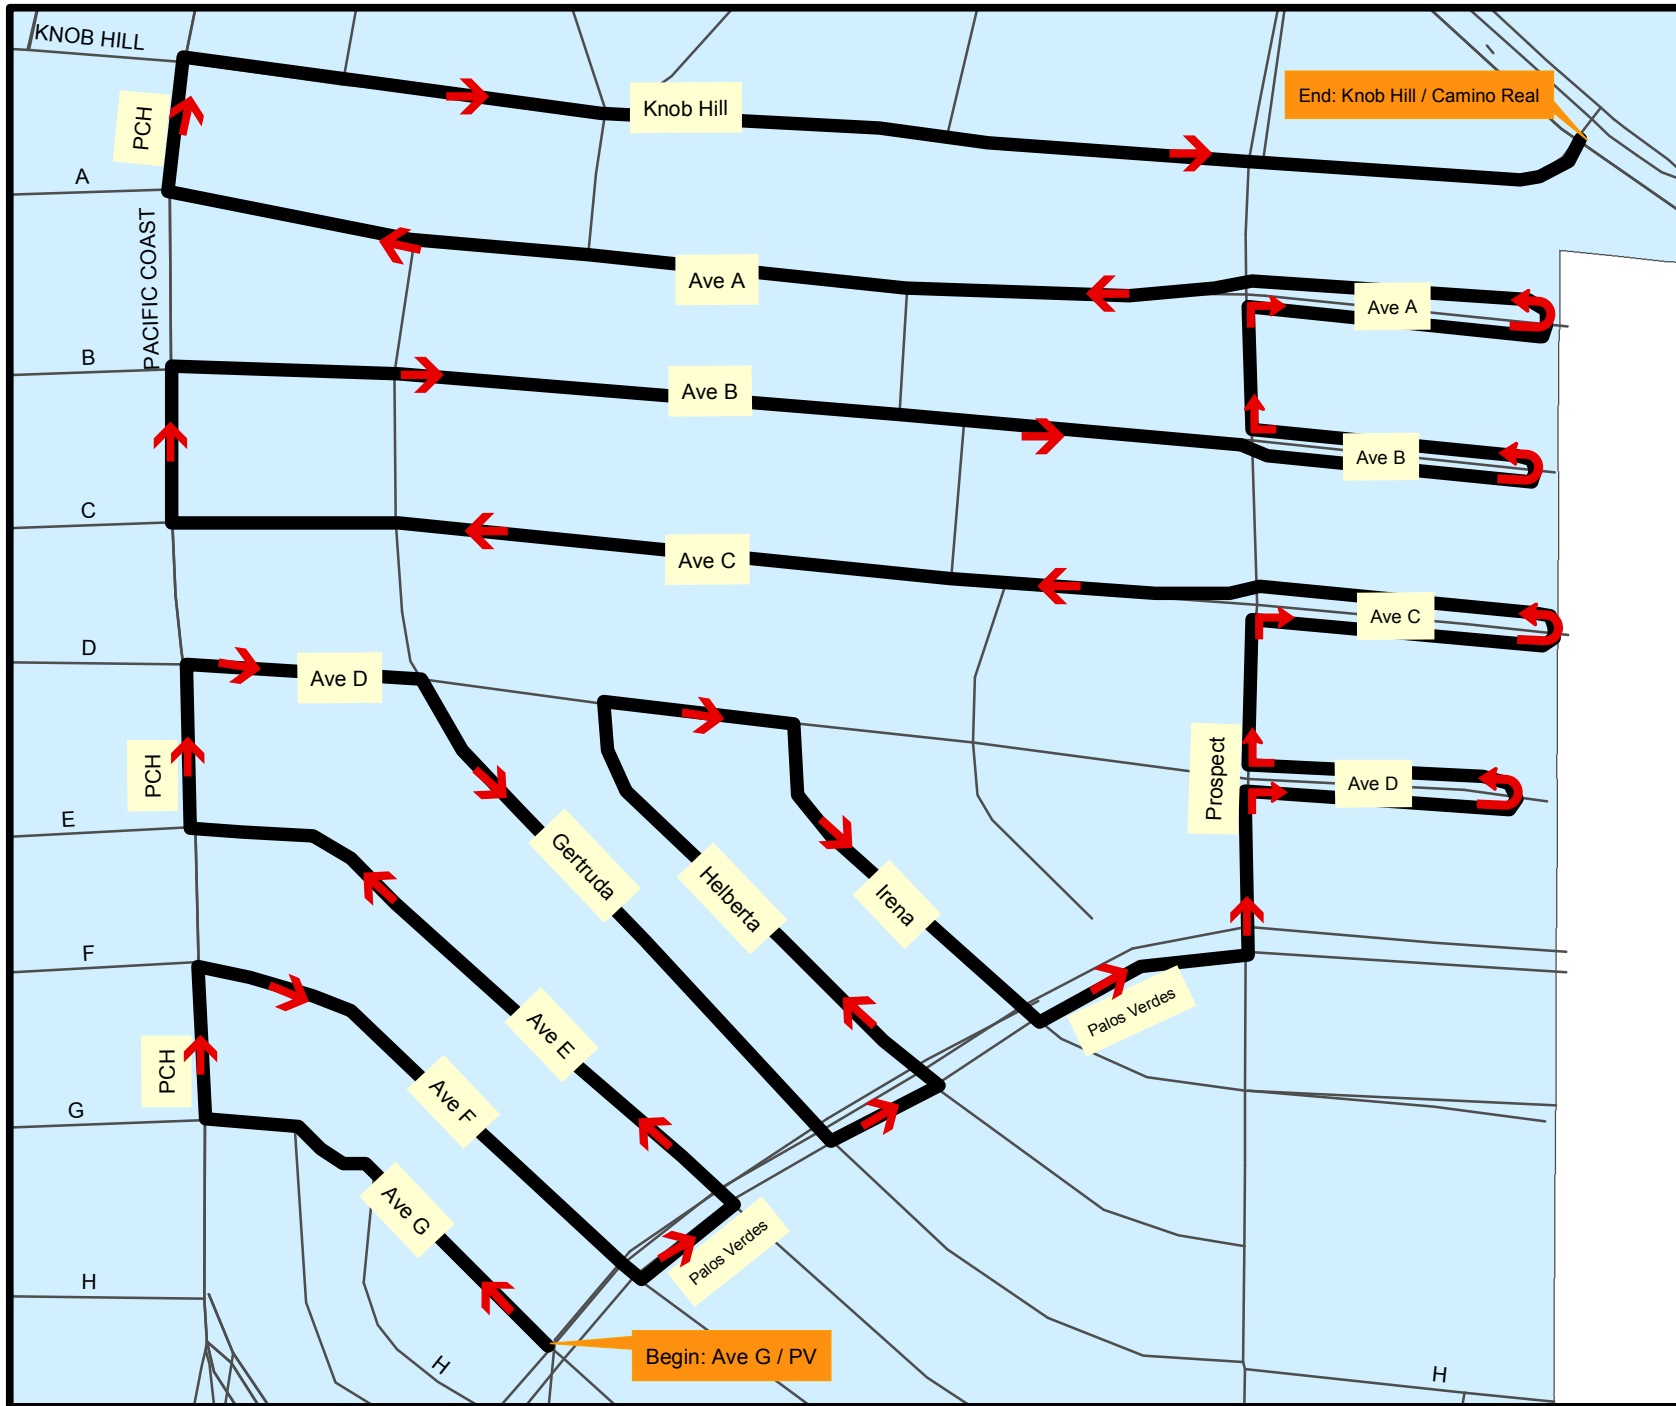

Route 4

FRIDAY 12-2-22

Route 5

SATURDAY 12-3-22

Route 6

SUNDAY 12-4-22

Route 7

MONDAY 12-5-22

Route 8

TUESDAY 12-6-22

Route 9

**NOTE: Go the "Wrong Way" on Axenty

**NOTE: Go dark S/B Ford from Reed to Herrin, also go dark W/B Carnegie

WEDNESDAY 12-7-22

Route 10

THURSDAY 12-8-22

Route 11

FRIDAY 12-9-22

Route 12

SATURDAY 12-10-22 Route 13

SUNDAY 12-11-22

Route 14

MONDAY 12-12-22 Route 15

TUESDAY 12-13-22

Route 16

WEDNESDAY 12-14-22 Route 17

THURSDAY 12-15-22 **Route 18**